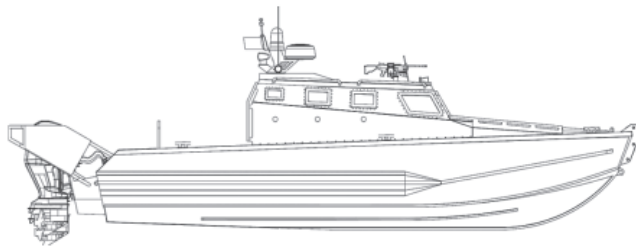

ARUANÃ

Embarcação blindada
Armored Boat

Projetada para atender padrões militares de operação

Designed to comply military standards of operation

Casco Militar Insubmergível
Unsinkable Military Hull

• **Motorização Customizável**
Customizable Engine

• **Interceptação e Patrulha**
Interception and Patrol

Todas características customizáveis

All customizable features

Aruanã Motorização de Popa
Aruanã Outboard Motorization