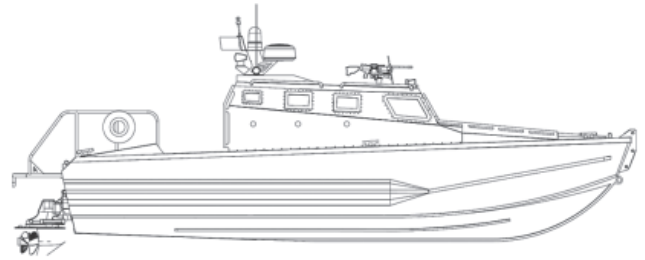

Aruanã Motorização Centro-Rabeta
Aruanã Inboard Motorization

Aplicações Applications

Patrulha
Patrol

Interceptação
Interception

Transporte de Carga e Pessoal
Cargo and Personnel Transport

Vigilância
Surveillance

Base de Comunicações
Communications Base

Busca e Salvamento
Search and Rescue

Equipamentos e Opcionais Equipment and Options

- GPS Plotter
  GPS Plotter
- Radar
  Radar
- Sistema de Comunicação Interna
  Internal Communication System
- Night Vision e Visão Termal
  Night Vision and Thermal Vision
- Blindagem Nível III
  Level III Armour
- Eco-Sonar
  Echo-Sonar
- Estação de Armas
  Gun Mount
- Iluminação Externa Remota
  Remote External Lighting